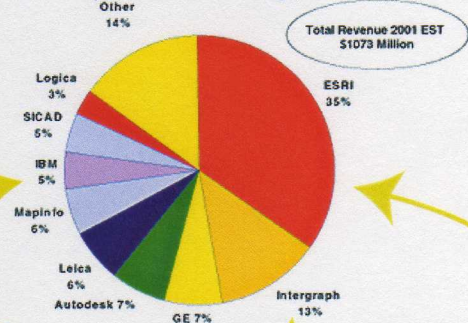

## Business Geography of the GIS Industry

2001 Worldwide GIS Revenue  
(Software Only)

**Grant Thrall**

**Professor of Geography, University of Florida**

**Thursday • May 20, 2004 • 3:30 - 4:30 pm • 1940 Buchanan**